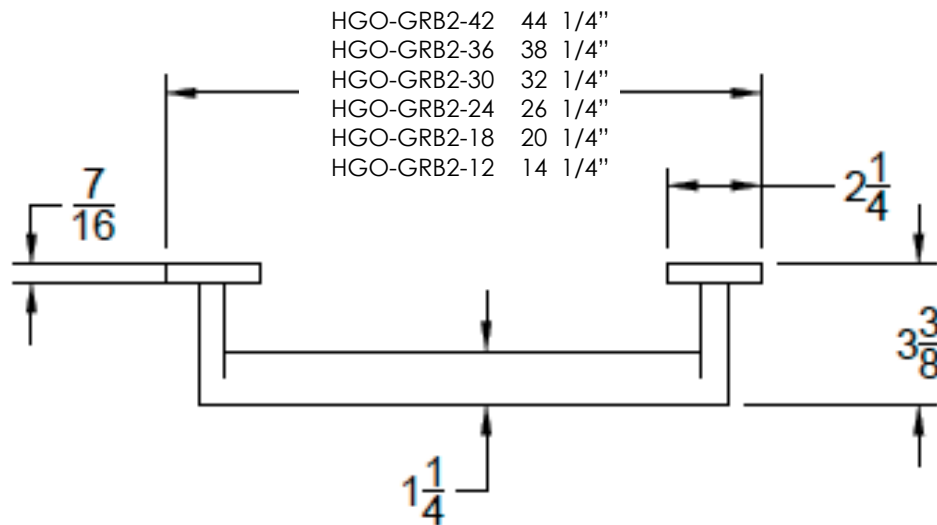

neelnox

LET
THERE
BE **DESIGN.**

FEATURES

- Premium 304 Grade Stainless Steel
- Solid Mount Construction
- Concealed Installation Hardware
- ADA Compliant

COLLECTION HUGO

GRAB BAR

Model	Product	Finishes Available
HGO-GRB2-12	12" Grab Bar	Multiple finishes available. Over 23 finishes to choose from.
HGO-GRB2-18	18" Grab Bar	
HGO-GRB2-24	24" Grab Bar	
HGO-GRB2-30	30" Grab Bar	
HGO-GRB2-36	36" Grab Bar	
HGO-GRB2-42	42" Grab Bar	

Dimensions in inches

FRONT

TOP

SIDE

NOTE: Dimensions subject to change without notice.