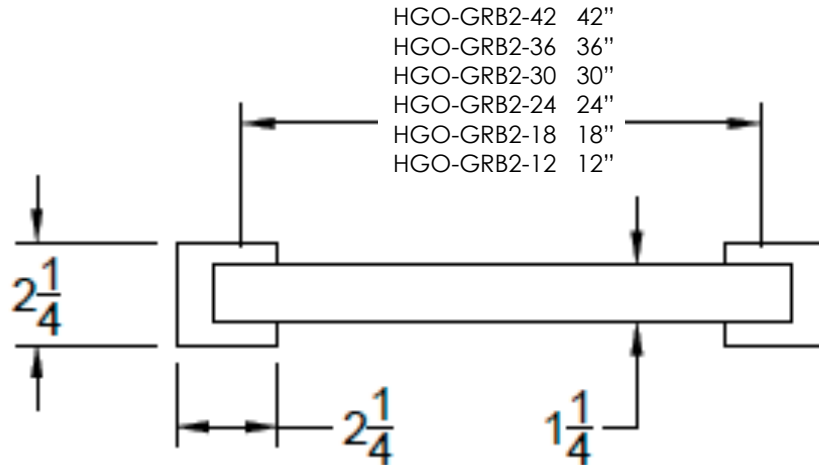

neelnox

LET
THERE
BE **DESIGN.**

FEATURES

- Premium 304 Grade Stainless Steel
- Solid Mount Construction
- Concealed Installation Hardware
- ADA Compliant

COLLECTION HUGO

GRAB BAR

Model	Product	Finishes Available
HGO-GRB2-12	12" Grab Bar	Multiple finishes available. Over 23 finishes to choose from.
HGO-GRB2-18	18" Grab Bar	
HGO-GRB2-24	24" Grab Bar	
HGO-GRB2-30	30" Grab Bar	
HGO-GRB2-36	36" Grab Bar	
HGO-GRB2-42	42" Grab Bar	

Dimensions in inches

FRONT

TOP

SIDE

NOTE: Dimensions subject to change without notice.